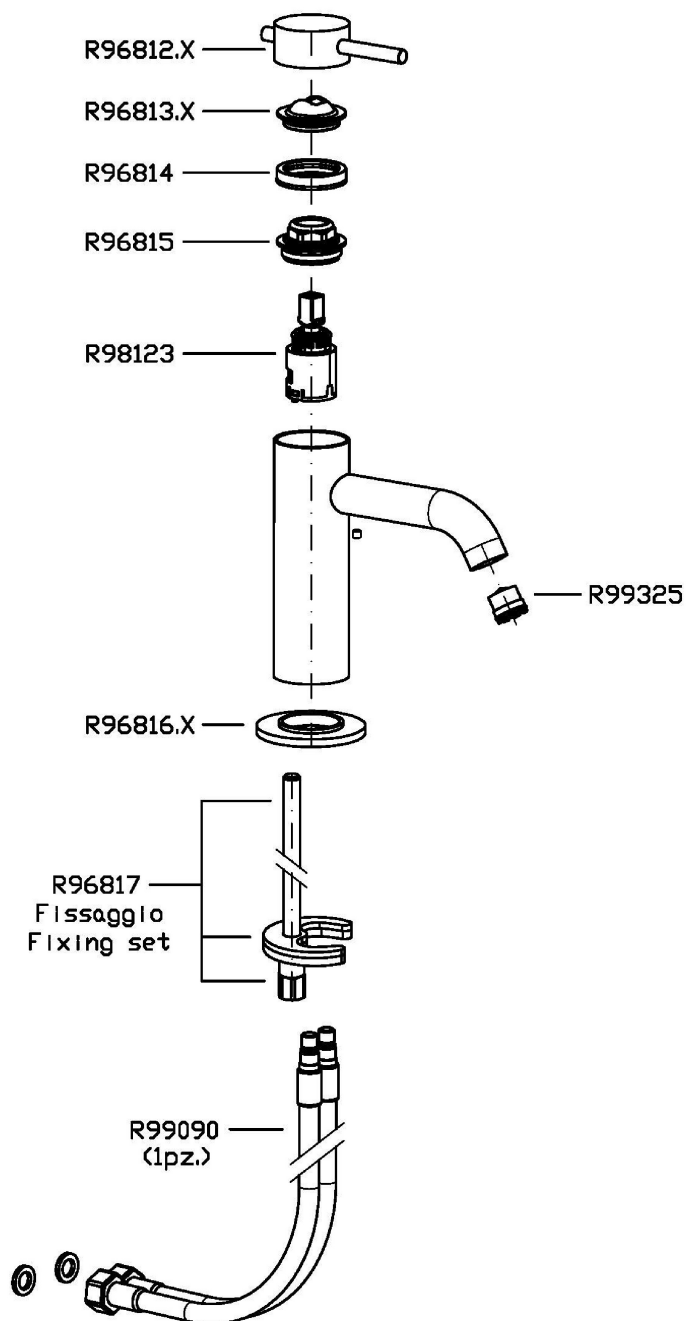

## HELM

ZHE687.X

Disegno Complessivo / Overall Drawing

## HELM

ZHE687.X

Esplosi / Exploded

## HELM

ZHE687.X

Portate / Flowrates (lt/min)

PRESSIONE PRESSURE	1 BAR	2 BAR	3 BAR	4 BAR	5 BAR
P1 LAVABO BASIN	3,8	4,5	4,7	4,8	5
P2					
P3					
P4					
P5					

## HELM

ZHE687.X

Pesi e Misure / Weights and Sizes

Peso ( Kg ) Weight ( lb )	1,30 ( Kg )	2,87 ( lb )
Volume test ( dc3 ) - ( in3 )	4,05 ( dc3 )	247,15 ( in3 )
h ( mm ) - ( in )	70,00 ( mm )	2,76 ( in )
L1 ( mm ) - ( in )	150,00 ( mm )	5,91 ( in )
L2 ( mm ) - ( in )	385,00 ( mm )	15,16 ( in )