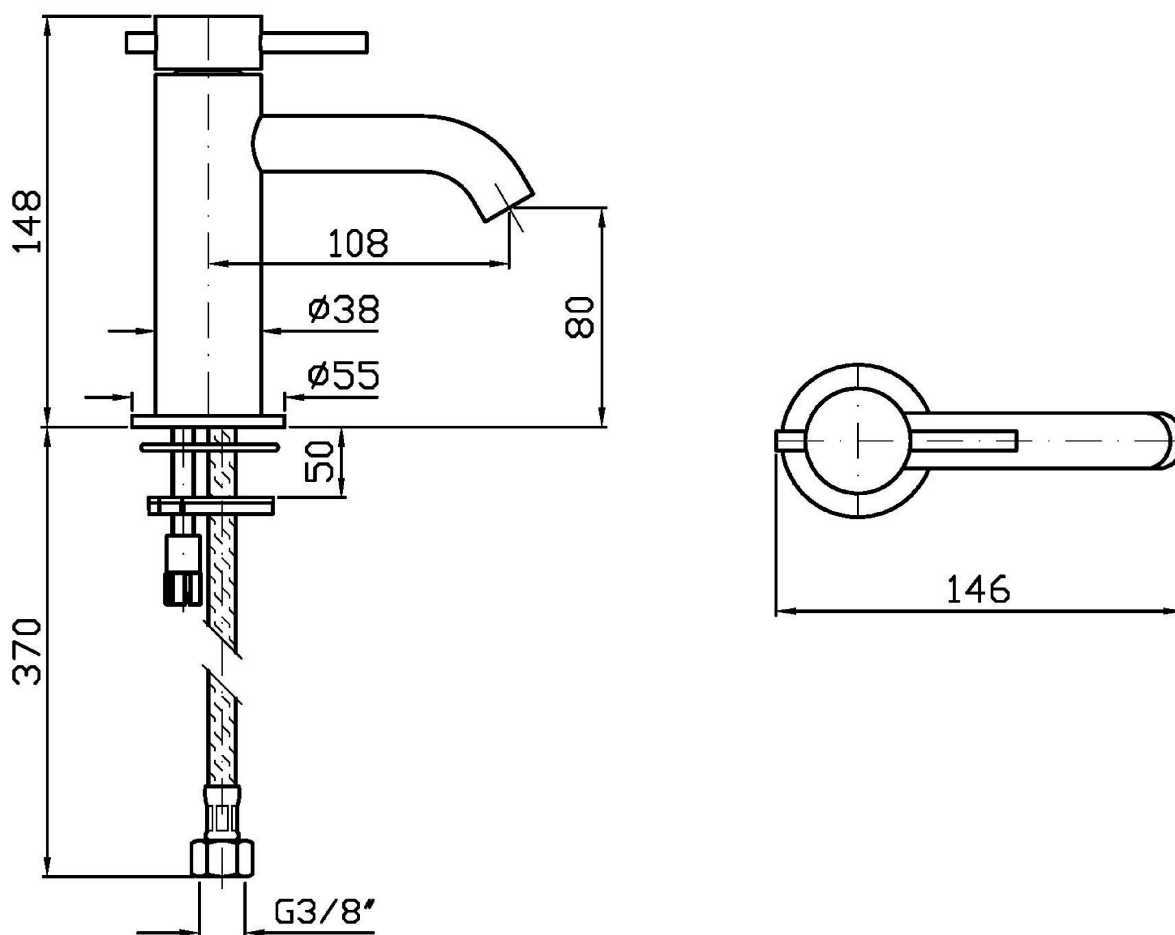

HELM

ZHE687.X

Disegno Complessivo / Overall Drawing